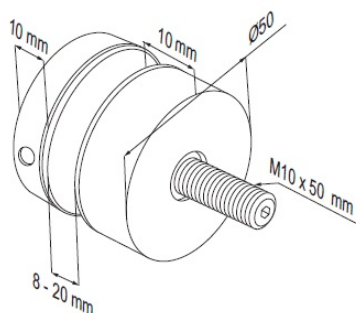

PRODUCT SHEET

Description:

Adjustable Stand-Off Glass Adapter,SS316,Brushed,ø50x10mm,F/ 8-20mm. Glass, W/M10x50mm Threaded Rod, Drill Hole ø14mm

Item number:

22.10.477-0

Units	Box	Carton	HS Code	Barcode
Pcs.	4	40	8302419000	 5704866503419